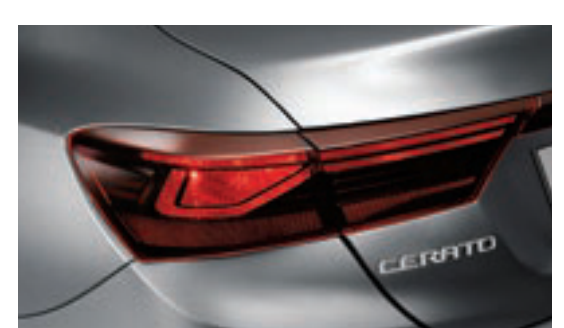

Bulb rear lamps (L only)