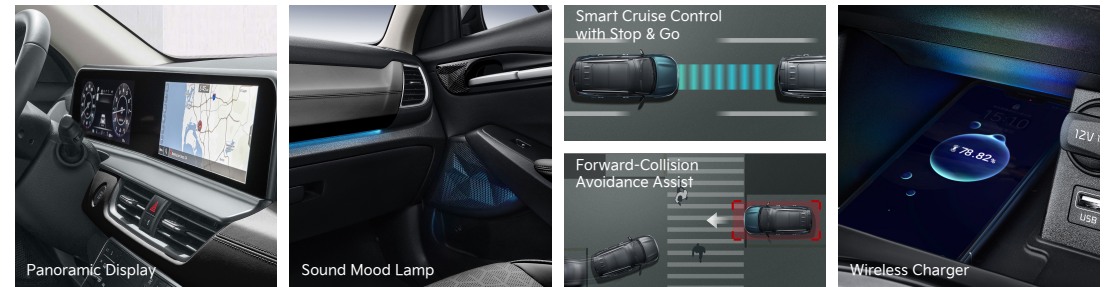

EXTERIOR COLORS

Enticing color choices complement the bold design of the Seltos.

Snow White Pearl
LX & EX

Gravity Gray
LX & EX

Pluton Blue
SX & EX only

Snow White Pearl with Black Roof
SX only

5 YEAR
160,000 km
WARRANTY

24/7
ROADSIDE ASSISTANCE

Disclaimer:
Kia Philippines reserves the right to change vehicle specifications without prior notice. Photos may vary from actual unit.
Date Printed: January 2024

Instagram
www.instagram.com/KiaPhilippines
Facebook
www.facebook.com/KiaPhilippines

Visit
www.kia.com
to learn more.