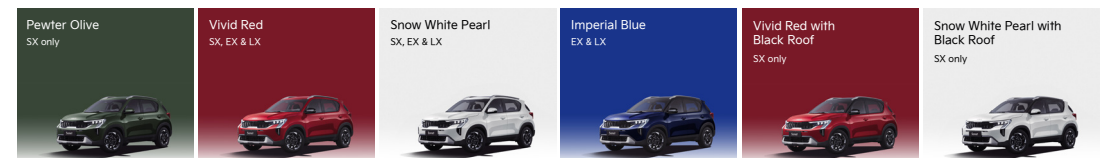

Disclaimer:
Kia Philippines reserves the right to change vehicle specifications without prior notice. Photos may vary from actual unit.
Date Printed: May 2024

Instagram
www.instagram.com/KiaPhilippines
Facebook
www.facebook.com/KiaPhilippines

Visit
www.kia.com
to learn more.