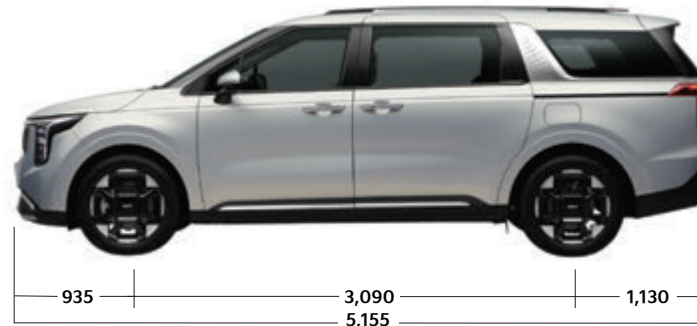

Dimensions

Unit: mm

*Size shown are HEV model

Tire and Wheel