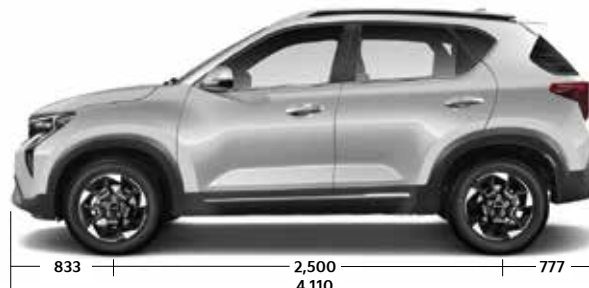

Dual Tone

Roof: Aurora Black Pearl
Body: Glacier White Pearl

Roof: Aurora Black Pearl
Body: Intense Red

*Only for ultimate variants

Dimensions

Unit : mm

1,610 (height)

16 Inch Diamond Cutting Alloy Wheel
Black High Gloss