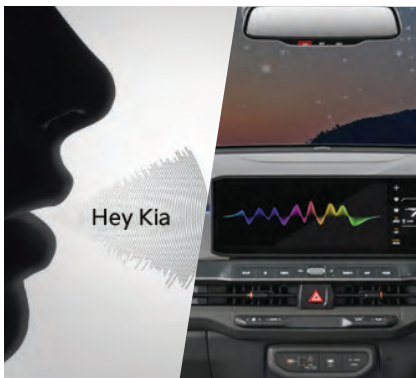

360 Degree Camera with Blind View Monitor

Kia Connect 2.0

Trinity Panoramic Display –
Connected Car Navigation
Cockpit

Over-The-Air (OTA) Software
Updates

Wake-up Command

Kia Connect Diagnosis

Multilingual VR Commands