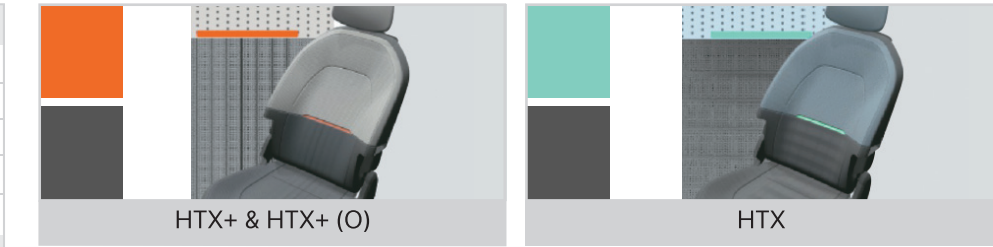

Dimensions

Unit: mm

Interior Colors & Seat Patterns

Dual Tone Grey Leatherette Seats with Dual Tone Interiors with Matte Orange Accents

Cloud Blue & Grey Leatherette Seats with Dual Tone Interiors with Mint Green Accents