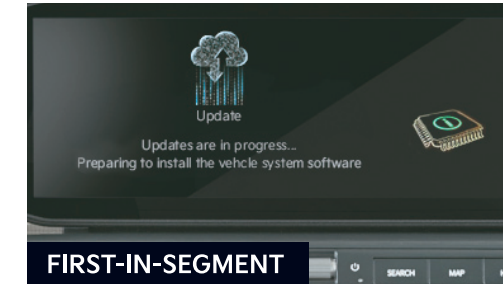

Smart Air Purifier with AQI Display

Electric Parking Brake with Auto Hold

64 Colour Ambient Mood Lighting

Connectivity that keeps you updated.

Connectivity reaches the next level with the new Kia Syros. Kia Connect 2.0 brings seamless connectivity to your fingertips, offering real-time updates, remote access, and essential vehicle information. With Over-the-air (OTA) software updates, any system enhancements are downloaded to your car remotely, so that your new Syros stays up-to-date with the latest features, which minimizes the visits to the Kia service centre. This innovative technology keeps you connected and ensures your vehicle evolves with the future.

Connected Car Navigation Cockpit

Over-the-air (OTA) Software Updates

Wake-up Command

Kia Connect Diagnosis

Multilingual VR Commands

Call Centre Assisted Navigation

Voice Controlled Window Function

Find My Car with Surround View Monitor