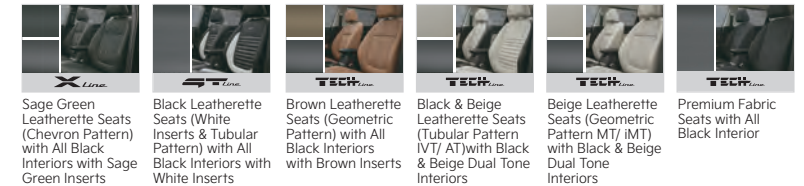

Choose your kind of badass.

Key Features