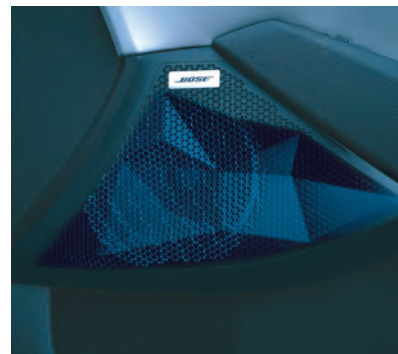

Dual Pane Panoramic Sunroof
gives you a mesmerising view of the world above.

Futuristic Interiors & Technology

26.03 cm (10.25") HD Touchscreen Audio + Full Digital Cluster with 26.04 cm (10.25") Color LCD MID
give you an immersive and futuristic drive experience.

Front Ventilated Seats with 8-Way Power Driver's Seat
provide unmatched comfort and extreme ease.

BOSE Premium Sound System with 8 Speakers
lets you enjoy an elevated audio experience.

Smart 20.32 cm (8.0") Head-up Display
provides important information directly in driver's line of sight.