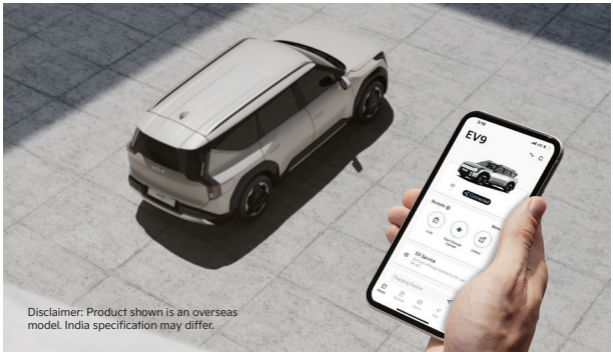

Connected Car Navigation Cockpit

Kia Digital Key 2.0

Over-the-air Software Updates

Key Features

EV9 GT-Line AWD 6-Seater

Exterior

- GT-Line Exterior Styling
- Body Colored Exterior Flush Door Handles - Automatic
- Starmap Daytime Running Lights (SDRL)
- Digital Pattern Lighting Grille
- Intelligent Ice Cube LED Projection Headlamps (ILED)
- Dynamic Welcome Function
- Starmap LED Rear Combination Lamp
- Glossy Black ORVM (heated & memory function)
- Glossy Black Beltline
- Glossy Black Door Garnish with Gunmetal Paint Accents
- Gunmetal Sporty Skid Plates
- Black Bridge Type Roof Rack
- Glossy Black Wheel Arch Cladding
- Rain Sensing Wipers
- Rear Spoiler with LED HMSL
- LED Rear Fog Lamps
- Hidden Rear Wiper
- R20-50.8cm (20") Sporty Crystal-cut Alloys