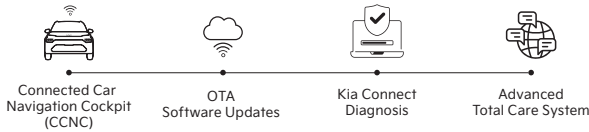

Next-gen Kia Connect

Mobile App available on:

Smartwatch connectivity on: