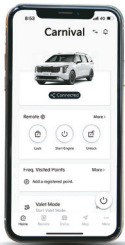

The magic of 5

5 functionalities that let you experience convenience at its best.

Navigation

Enjoy comfortable commuting with LIVE traffic updates, LIVE vehicle tracking and other features.

Remote Control

Start and stop the engine, control the AC, lock and unlock or even check vehicle status remotely.

Safety & Security

Protect your car 24x7. If anyone tries to mishandle your car, Kia Connect will alert you immediately so that you can take timely action.

Convenience

Artificial Intelligence powered voice recognition provides enhanced driving experience and excellent driving pleasure.

Vehicle Management

Stay updated with the well-being of your car and manage regular maintenance reports.