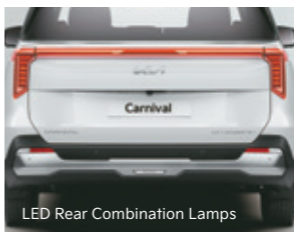

Black & Chrome 'Tiger Nose' Grille

LED Rear Combination Lamps

Smart Power Sliding Doors

Smart Power Tailgate