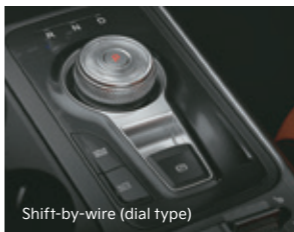

Your control center.