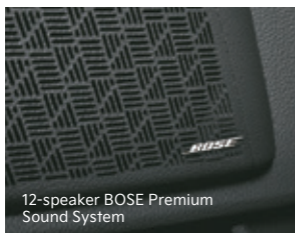

Your control center.