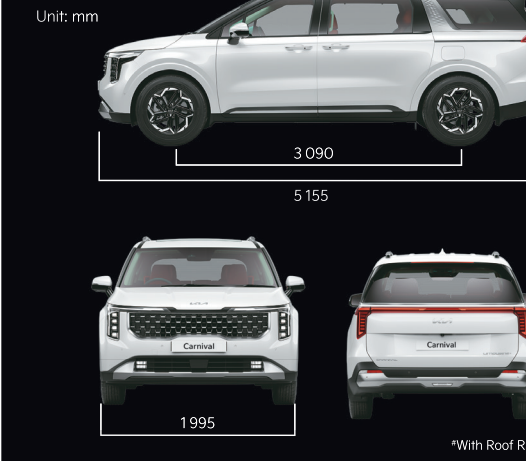

Body Colors

Dimensions