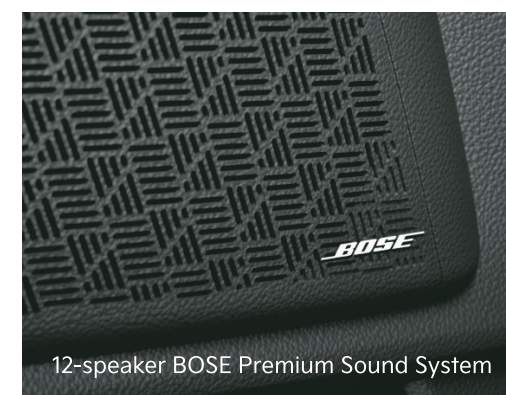

Cloud comfort.

Your control center.

Black & Chrome 'Tiger Nose' Grille

LED Rear Combination Lamps

Smart Power Sliding Doors

Smart Power Tailgate

2nd Row Powered Seats with Ventilation & Heated Function

Smartphone Wireless Charger

Independently Controlled 3-zone Fully Automatic Temperature Control

Wide Electric Dual Sunroof

Dual Panoramic 31.24 cm (12.3") Curved Displays

Shift-by-wire (dial type)

12-speaker BOSE Premium Sound System