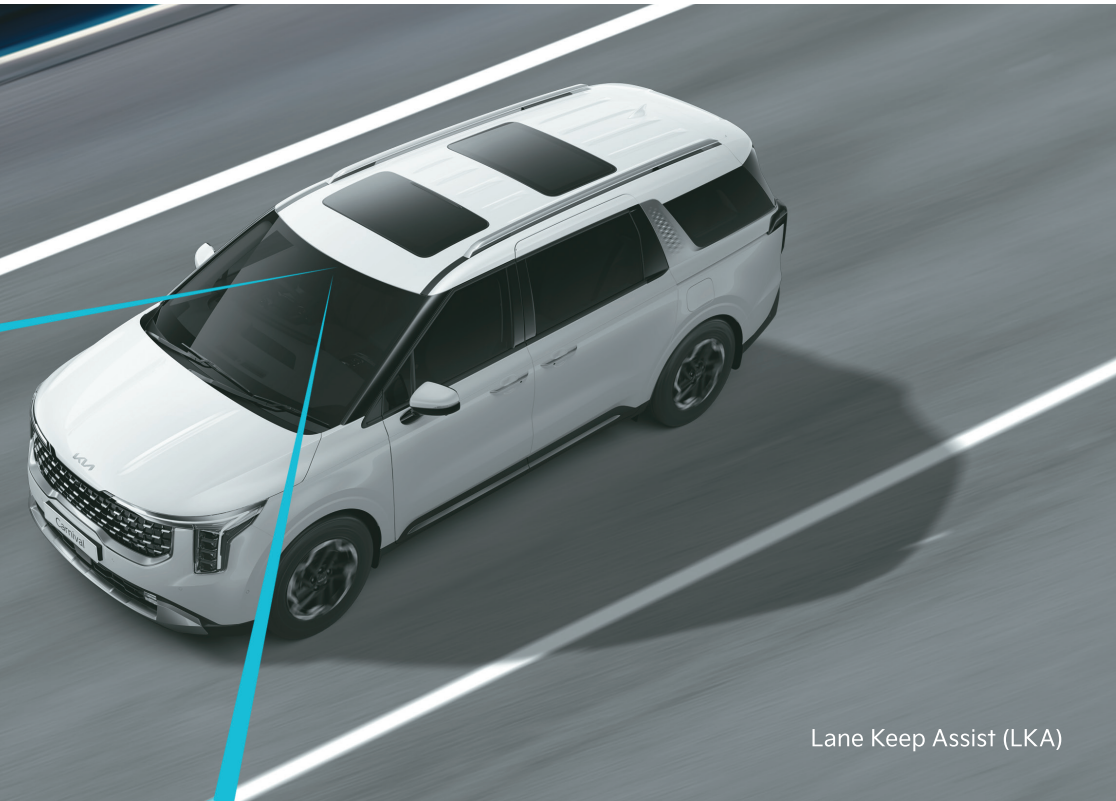

Mile-high safety.

Active safety with Level 2 ADAS.

Key Features

Safety		ADAS Level 2 with 23 Autonomous Features*		Exterior		Convenience		Technology	
8 Airbags - ABS with EBD, Electronic Stability Control with Hill Assist Control - Front & Rear Disc Brakes, ISO-FIX, Emergency Stop Signal - Vehicle Stability Management, Seat Belt Reminder - All Rows, 3-Point Seat Belts All Rows, Speed Sensing Auto Door Locks, Impact Sensing Auto Door Unlock - Front, Rear & Side Parking Sensors, Highline TPMS - Rear Occupant Alert - 2nd Row - All Wheel Disc Brakes		- Forward Collision Avoidance Assist - Car, Pedestrian, Cyclist, Junction Turning & Direct Oncoming - Front Collision Warning - Smart Cruise Control with Stop/Go - Lane Keep Assist, Lane Follow Assist - Lane Departure Warning - Blind-spot Collision Warning & Avoidance Assist - Rear-cross Traffic Collision Warning & Avoidance Assist - Safe Exit Warning & Assist - Parking Collision Avoidance Assist- Reverse - Driver Attention Warning - Manual Speed Limit Assist - Loading Vehicle Departure Alert - High Beam Assist 360-Degree Camera & Blind View Monitor		- R18 - 46.2 Cm (18") Diamond Cut Alloy - Black & Chrome 'Tiger Nose' Grille - Intelligent Ice Cube LED Projection Headlamp (LED), Auto Headlamps - Starmap Daytime Running Lights (SDRL) - LED Front Fog Lamps - LED Rear Combination Lamps, Rear Spoiler with LED HMSL, Roof Rail - Side Sill Garnish with Black Insert - Wide Dual Electric Sunroof - Shark Fin Antenna - Hidden Rear Wiper - Natural Front and Rear Skid Plates - Body Colored Door Handles With Chrome Accents		12-Way Power Driver's Seat with 4-Way Lumbar Support & Memory Function 8-Way Power Front Passenger Seat - Front Seats with Ventilation & Heating Function 2nd Row Captain Seats with Sliding & Reclining Function & Walk-in Device 3rd Row 60:40 Split Folding and Sinking Seats 4-spoke Leatherette-wrapped Steering Wheel - Sunshade Curtains (2nd & 3rd Row) - Glovebox with Illumination - Independently controlled 3-zone Fully Automatic Temperature Control 2nd Row Roof Vents with Controls 3rd Row Roof Vents - Electrically Sliding Doors - Smart Key with Push Button Start		31.24 cm (12.3") HD Display Instrument cluster 31.24 cm (12.3") HD Touchscreen Navigation 8 Speakers Sound System - Kia Connect with OTA System Update 2 USB Ports - On each Row - Wireless Android Auto & Apple CarPlay - Shift-by-wire System (dial type) - Drive Mode Select System (Eco, Normal, Sport & Smart)	
Limousine		Limousine Plus		Limousine		Limousine Plus		Limousine	
2nd Row Powered Relaxation Seats with Ventilation, Heating & Leg Support - Smart power Tailgate		27.9cm (11") Advanced Head-up Display 12 Speakers BOSE Premium Sound System		- Smartphone Wireless Charger - Rain Sensing Wipers		- Side Sill Garnish With Matte Chrome Insert - Front & Rear Matte Chrome Plated Skid Plates		- LED Rear Fog Lamp - Puddle Lamps	

Technical Specifications