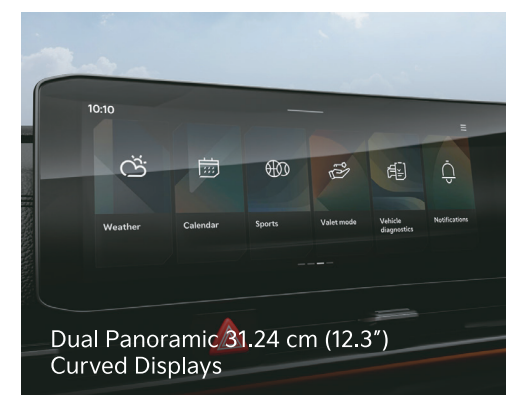

Cloud comfort.

Your control center.

Black & Chrome 'Tiger Nose' Grille

LED Rear Combination Lamps

Smart Power Sliding Doors

Smart Power Tailgate

2nd Row Powered Seats with Ventilation & Heated Function

Smartphone Wireless Charger

Independently Controlled 3-zone Fully Automatic Temperature Control

Wide Electric Dual Sunroof

Dual Panoramic 31.24 cm (12.3") Curved Displays

Shift-by-wire (dial type)

12-speaker BOSE Premium Sound System

27.94 cm (11") Advanced Head-up Display