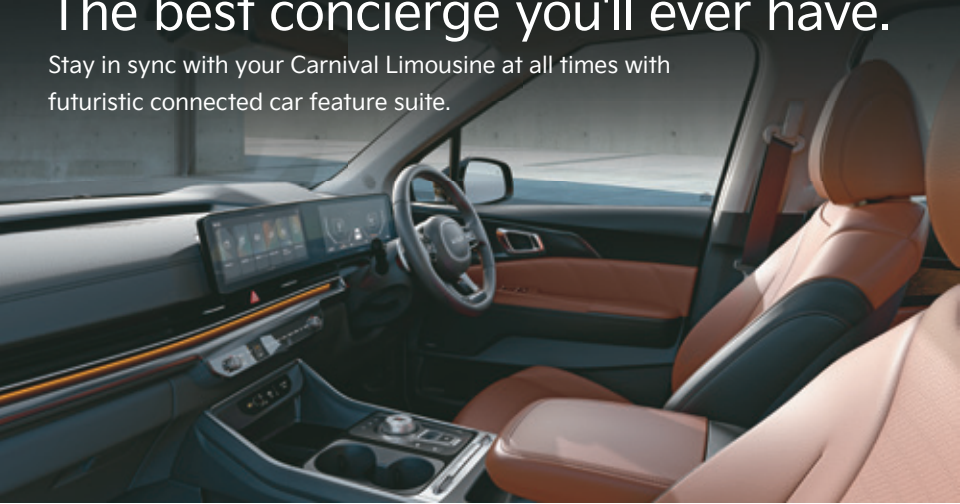

The best concierge you'll ever have.

Stay in sync with your Carnival Limousine at all times with futuristic connected car feature suite.