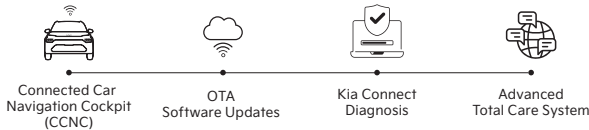

Next-gen Kia Connect

Mobile App available on:

Smartwatch connectivity on: