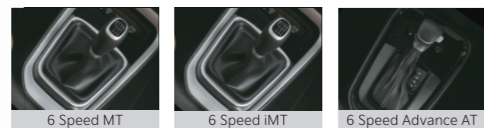

Refined 1.5 CRDi VGT Diesel Engine

Power 85 kW/ 4 000 rpm
Torque 250 Nm/ 1 500-2 750 rpm