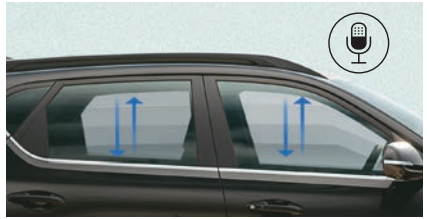

Voice Controlled Window Function

lets you pull up or open your windows without taking your hands off the wheel