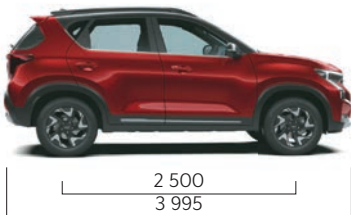

Technical Specifications

Engine	Smartstream G1.2	Smartstream G1.0T-GDi	D1.5 CRDi VGT							
Fuel Type	Petrol	Petrol	Diesel							
Fuel System	MPI	GDi	CRDi							
Displacement (cc)	1 197	998	1 493							
Max. Power (ps/rpm)	83/6 000	120/6 000	116/4 000							
Max. Torque (Nm/rpm)	115/ 4 200	172/ 15 00~4 000	250/ 1 500~2 750							
Drive/ Transmission										
Transmission	5MT	6iMT/ 7DCT	6MT/ 6iMT/ 6AT							
Drive System	2WD									
Suspension/ Brakes										
Suspension – Front	McPherson Strut with Coil Spring									
Suspension – Rear	Coupled Torsion Beam Axle (CTBA) with Coil Spring									
Brakes	Disc – All Wheels (HTX, HTX+, GTX, GTX+, X-Line), Front – Disc, Rear – Drum (HTE, HTE(O), HTK, HTK(O), HTK+)									
Tyres										
Tyre Size – Vehicle	195/ 65 R15 - 38.02 cm (15") (HTE, HTE(O)) 215/ 60 R16 - 40.56 cm (16") (HTK, HTK(O), HTK+, HTX, HTX+, GTX, GTX+, X-Line)									
Tyre Size - Spare	195/ 65 R15 - 38.02 cm (15") (Steel)									
Others										
Gear Shift Indicator	MT/ iMT									
Fuel Tank Capacity (l)	45									
Seating Capacity	5									
Boot Space (l)	385**									
ISG (Idle Stop & Go)	Standard									
Powertrain Options										
Trims →	HTE	HTE(O)	HTK	HTK(O)	HTK+	HTX	HTX+	GTX	GTX+	X-Line
Smartstream G1.2 5MT	•	•	•	•	•	-	-	-	-	-
Smartstream G1.0T- GDi 6iMT	-	-	•	-	•	•	-	-	-	-
Smartstream G1.0T- GDi 7DCT	-	-	-	-	-	•	-	•	•	•
1.5/ CRDi VGT 6MT	-	•	-	•	•	-	-	-	-	-
1.5/ CRDi VGT 6iMT	-	-	-	-	-	•	•	-	-	-
1.5/ CRDi VGT 6AT	-	-	-	-	-	•	-	•	•	•

Dimensions Unit: mm

Robust 15 Standard Safety Pack

Front Dual Airbags, Front Seat Side Airbags, Side Curtain Airbags, ABS (Anti-lock Brake System) with EBD, BAS (Brake Force Assist System), ESC (Electronic Stability Control), VSM (Vehicle Stability Management), HAC (Hill-start Assist Control), Rear Parking Sensor, ESS (Emergency Stop Signal), Highline Tire Pressure Monitor, Speed Sensing Auto Door Locks, Impact Sensing Auto Door Unlock, Front & Rear All Seat 3 Point Seat Belts, Seatbelt Reminder - Front & Rear All Seats