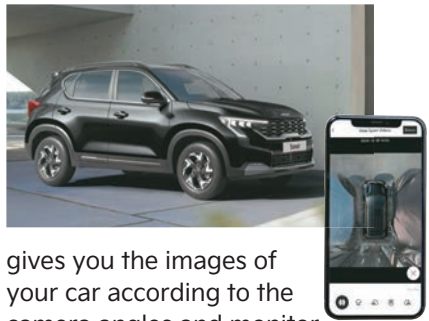

Find My Car with Surround View Monitoring

gives you the images of your car according to the camera angles and monitor your surroundings