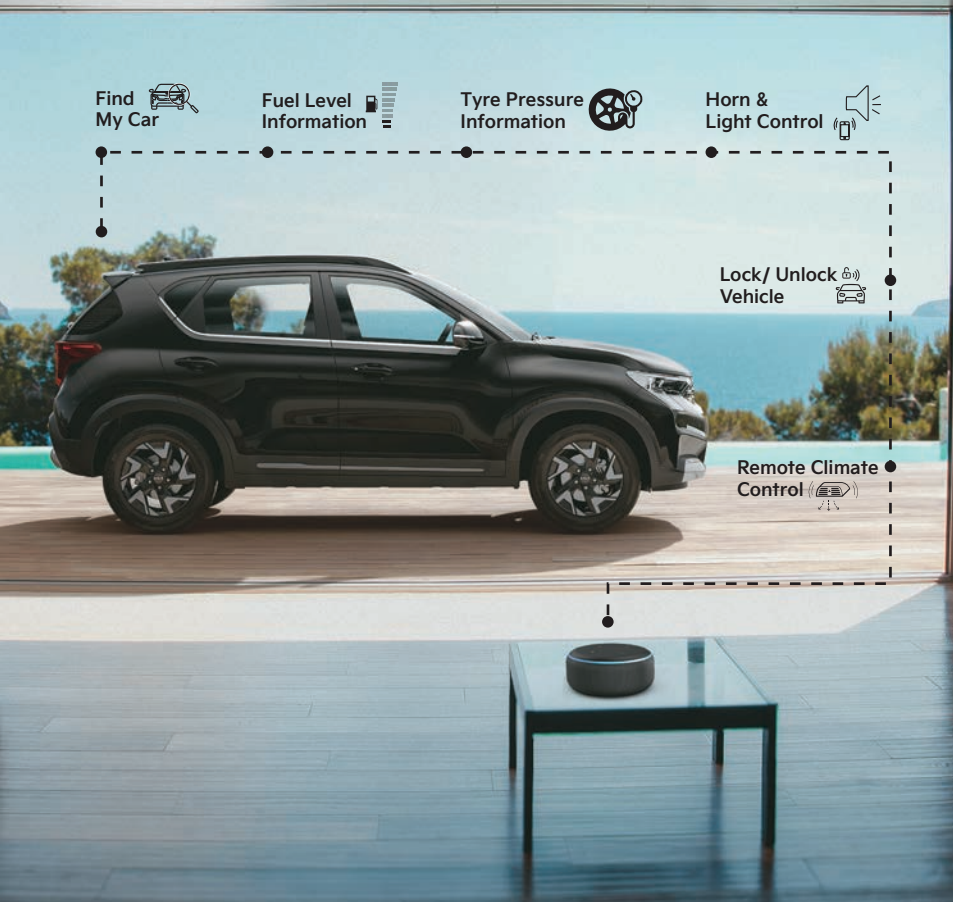

### Leading Vehicle Departure Alert (LVDA)

informs the driver if the vehicle in front starts moving and driver does not react

## Trained to your command.

Untamed as it may be, the new Sonet is yours to command. Next-gen Kia Connect integrates with Amazon Alexa for home-to-car connectivity, and 70+ features that let you control your vehicle through a smartphone or smartwatch.