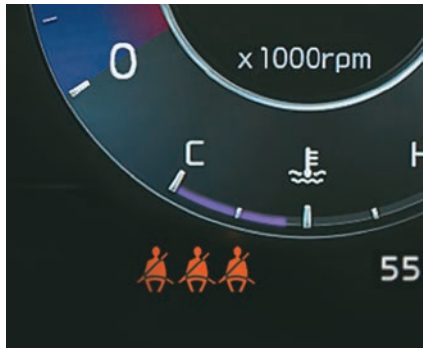

All Seat 3-point Seatbelt with Reminder

reminds you to strap in whether you're in the front or back