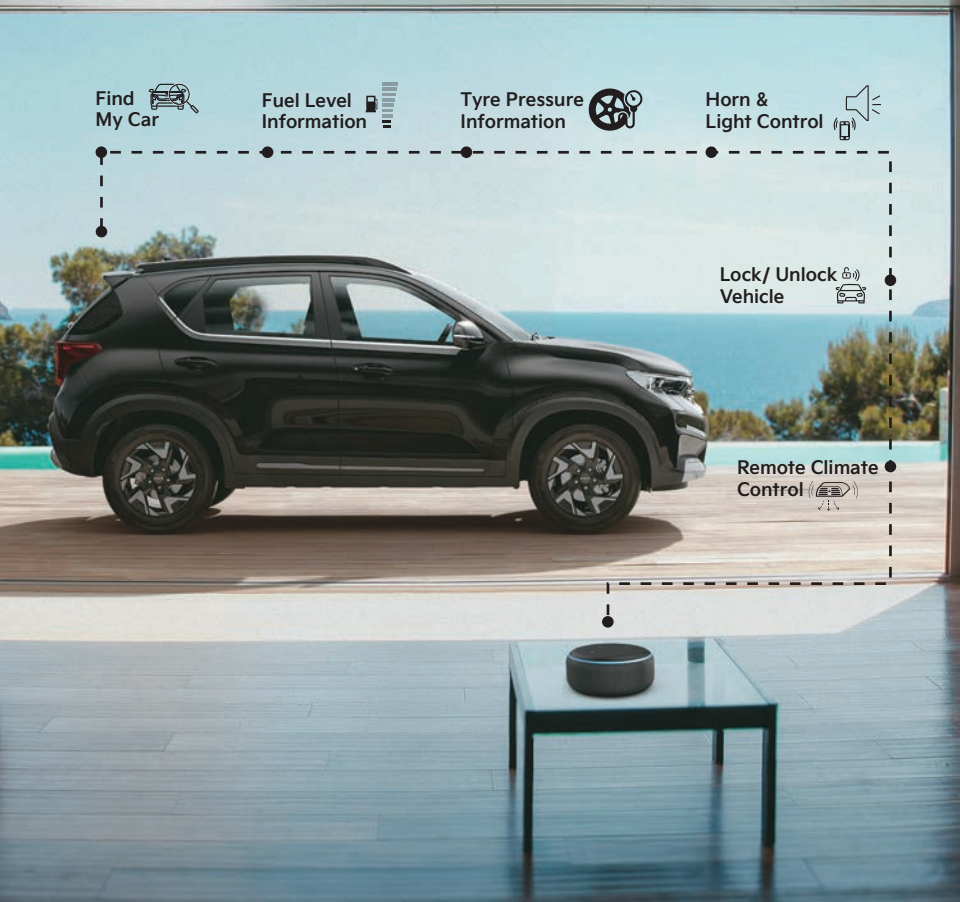

### Leading Vehicle Departure Alert (LVDA)

informs the driver if the vehicle in front starts moving and driver does not react

## Trained to your command.

Untamed as it may be, the new Sonet is yours to command. Next-gen Kia Connect integrates with Amazon Alexa for home-to-car connectivity, and 70+ features that let you control your vehicle through a smartphone or smartwatch.