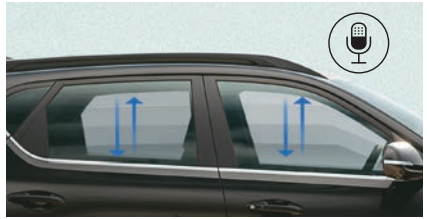

Mobile App available on:

Smartwatch connectivity on:

Connected Features

OTA Map & System Update

offers latest map and system updates conveniently via over-the-air technology

Voice Controlled Window Function

lets you pull up or open your windows without taking your hands off the wheel

Remote AC Control

gives you the power to set your car to the perfect temperature from anywhere

Find My Car with Surround View Monitoring

gives you the images of your car according to the camera angles and monitor your surroundings

The magic of 5

5 functionalities that let you experience convenience at its best.

Navigation

Enjoy comfortable commuting with LIVE traffic updates, LIVE vehicle tracking and other features.