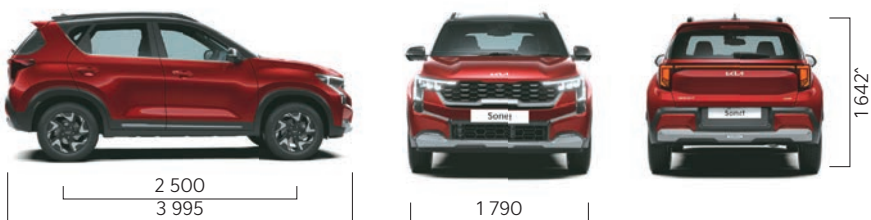

Technical Specifications

Engine	Smartstream G1.2	Smartstream G1.0T-GDi	D1.5 CRDi VGT								
Fuel Type	Petrol	Petrol	Diesel								
Fuel System	MPI	GDi	CRDi								
Displacement (cc)	1 197	998	1 493								
Max. Power (ps/rpm)	83/6 000	120/6 000	116/4 000								
Max. Torque (Nm/rpm)	115/ 4 200	172/ 15 00~4 000	250/ 1 500~2 750								
Drive/ Transmission											
Transmission	5MT	6iMT/ 7DCT	6MT/ 6iMT/ 6AT								
Drive System	2WD										
Suspension/ Brakes											
Suspension – Front	McPherson Strut with Coil Spring										
Suspension – Rear	Coupled Torsion Beam Axle (CTBA) with Coil Spring										
Brakes	Disc – All Wheels (HTX, HTX+, GTX, GTX+, X-Line), Front – Disc, Rear – Drum (HTE, HTE(O), HTK, HTK(O), HTK+, Gravity)										
Tyres											
Tyre Size – Vehicle	195/ 65 R15 - 38.02 cm (15") (HTE, HTE(O)) 215/ 60 R16 - 40.56 cm (16") (HTK, HTK(O), HTK+, Gravity, HTX, HTX+, GTX, GTX+, X-Line)										
Tyre Size - Spare	195/ 65 R15 - 38.02 cm (15") (Steel)										
Others											
Gear Shift Indicator	MT/ iMT										
Fuel Tank Capacity (l)	45										
Seating Capacity	5										
Boot Space (l)	385**										
ISG (Idle Stop & Go)	Standard										
Powertrain Options											
Trims →	HTE	HTE(O)	HTK	HTK(O)	HTK+	Gravity	HTX	HTX+	GTX	GTX+	X Line
Smartstream G1.2 5MT	•	•	•	•	-	•	-	-	-	-	-
Smartstream G1.0T- GDi 6iMT	-	-	•	-	•	•	•	-	-	-	-
Smartstream G1.0T- GDi 7DCT	-	-	-	-	-	-	-	-	•	•	•
1.5/ CRDi VGT 6MT	-	•	-	•	-	•	-	-	-	-	-
1.5/ CRDi VGT 6iMT	-	-	-	-	-	•	•	•	-	-	-
1.5/ CRDi VGT 6AT	-	-	-	-	-	-	•	-	•	•	-

Dimensions Unit: mm

Robust 15 Standard Safety Pack

Front Dual Airbags, Front Seat Side Airbags, Side Curtain Airbags, ABS (Anti-lock Brake System) with EBD, BAS (Brake Force Assist System), ESC (Electronic Stability Control), VSM (Vehicle Stability Management), HAC (Hill-start Assist Control), Rear Parking Sensor, ESS (Emergency Stop Signal), Highline Tyre Pressure Monitor, Speed Sensing Auto Door Locks, Impact Sensing Auto Door Unlock, Front & Rear All Seat 3 Point Seat Belts, Seatbelt Reminder - Front & Rear All Seats