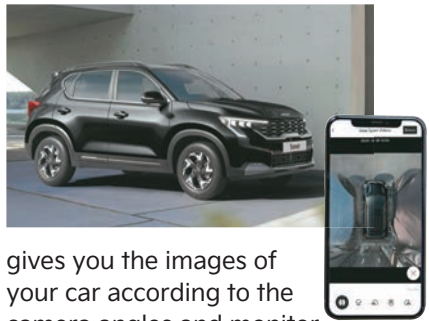

Mobile App available on:

Smartwatch connectivity on:

Connected Features

OTA Map & System Update

offers latest map and system updates conveniently via over-the-air technology

Voice Controlled Window Function

lets you pull up or open your windows without taking your hands off the wheel

Remote AC Control

gives you the power to set your car to the perfect temperature from anywhere

Find My Car with Surround View Monitoring

gives you the images of your car according to the camera angles and monitor your surroundings

The magic of 5

5 functionalities that let you experience convenience at its best.

Navigation

Enjoy comfortable commuting with LIVE traffic updates, LIVE vehicle tracking and other features.