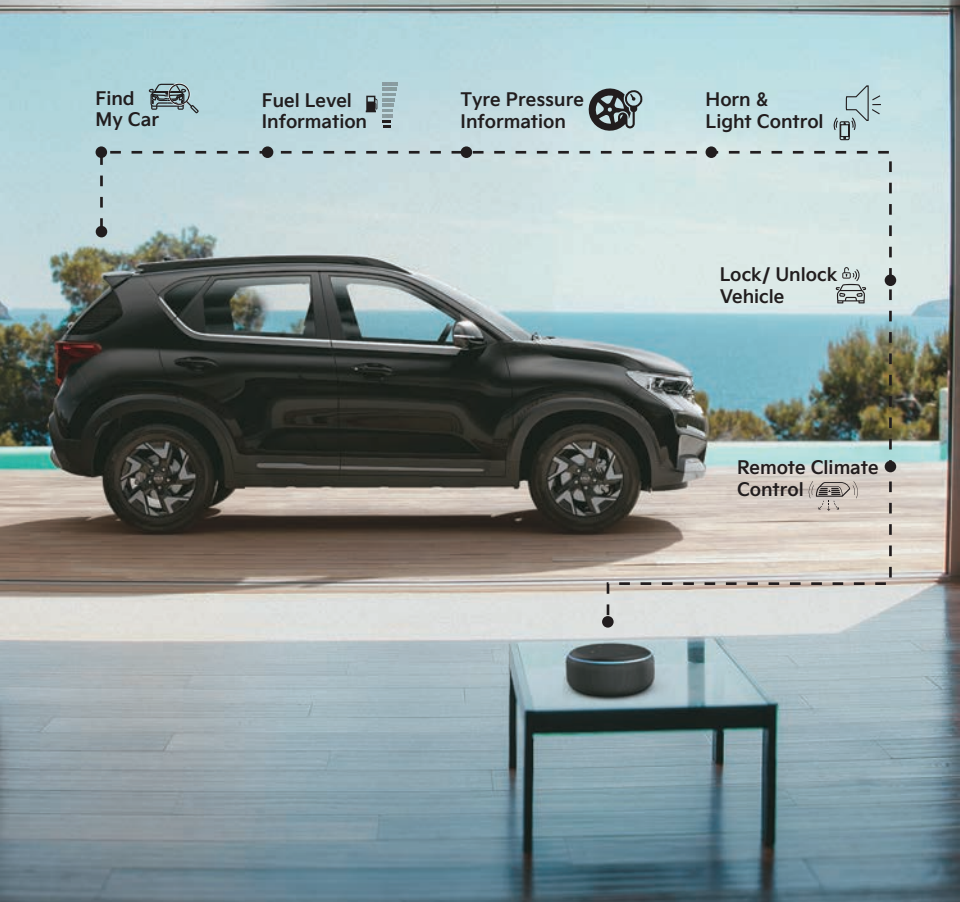

Trained to your command.

Untamed as it may be, the new Sonet is yours to command. Next-gen Kia Connect integrates with Amazon Alexa for home-to-car connectivity, and 70+ features that let you control your vehicle through a smartphone or smartwatch.

Mobile App available on:

Smartwatch connectivity on: