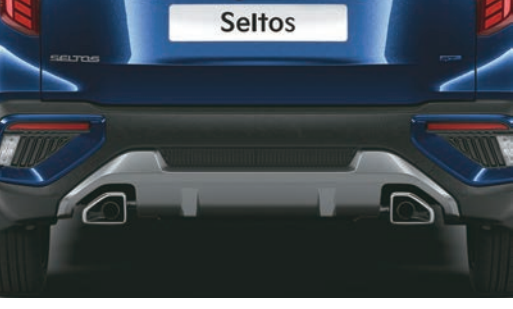

The new Seltos

The Badass. Reborn.

Movement that inspires

Level up with the badass.

Dominating. Unyielding. Confident. The new Kia Seltos is here to take you on an exhilarating drive experience. Strongly chiseled looks and a formidable stance highlight its badass traits at the very first sight. With highly powerful fuel-efficient engine options and 34 safety features that include 19 autonomous features of Advanced Driver Assistance System (ADAS)* Level 2 for your enhanced protection, the reinvented Seltos has everything it takes to be a badass on the road.

Make a powerful statement.

A bold new design with more style and attitude. The exterior design of the new Seltos highlights its bold traits. Its aggressive design language and a muscular built is further accentuated by athletic shoulder lines and a more stylized front and rear to emphasize its robust character. The reinvented Seltos is here to take on every road.

Dazzling Crown Jewel LED Headlamps with Star Map LED DRLs & Star Map Sweeping LED Light Guide

Striking R18 (46.20 cm) Crystal Cut Glossy Black Alloy Wheels

Distinctive Star Map LED Connected Tail Lamps

Stylish Dual Sport Exhaust (G1.5T Only)