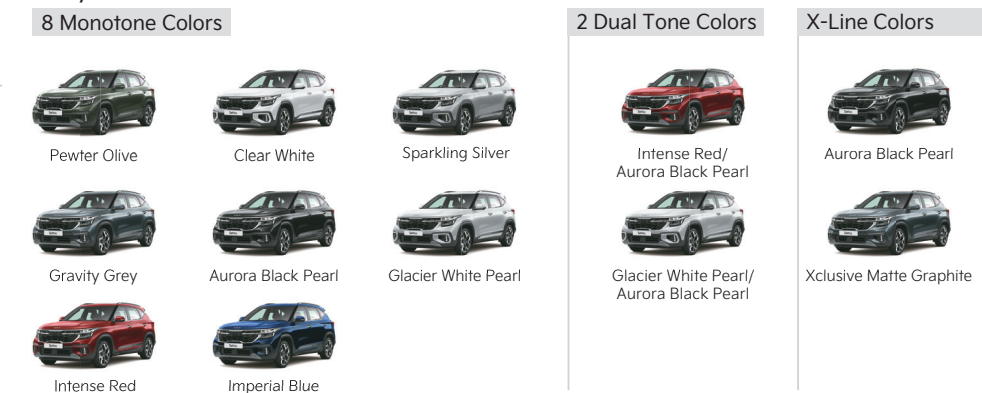

Body Colors