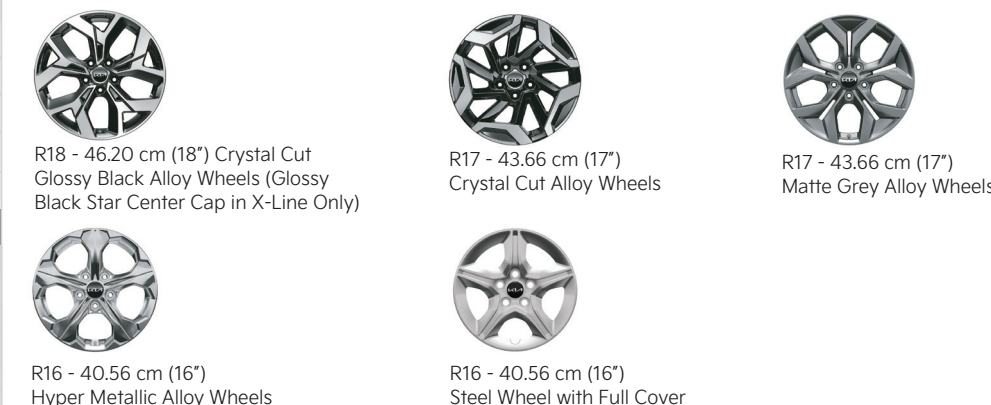

Choose your kind of badass.