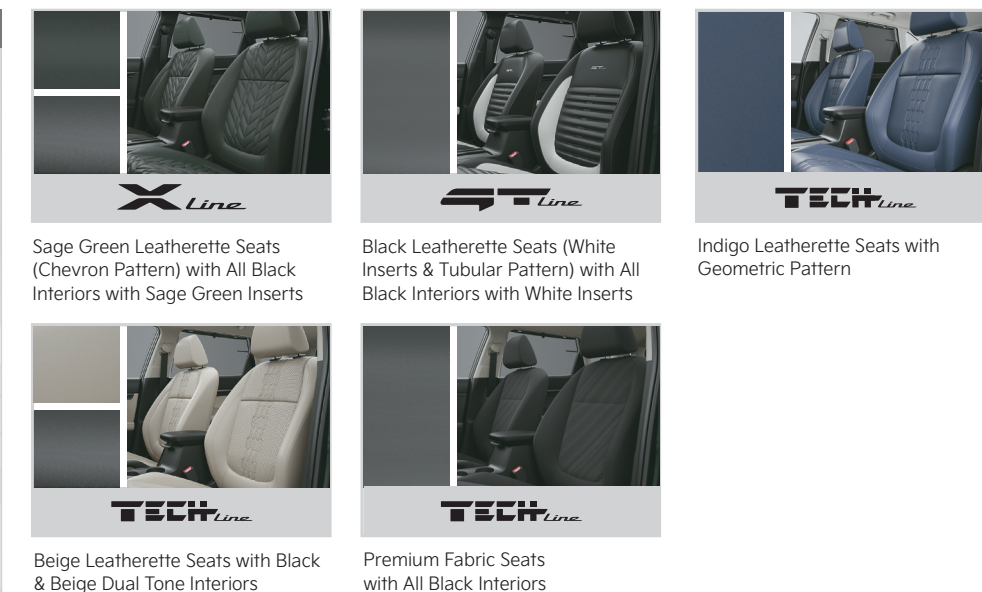

Key Features

Technical Specifications

Engine	Smartstream G1.5	Smartstream G1.5 T-GDi	1.5/ CRDi VGT						
Fuel Type	Petrol	Petrol	Diesel						
Fuel System	MPi	GDi	CRDi						
Displacement (cc)	1 497	1 482	1 493						
Max. Power (ps/ rpm)	115/ 6 300	160/ 5 500	116/ 4 000						
Max. Torque (Nm/ rpm)	144/ 4 500	253/ 1 500 ~ 3 500	250/ 1 500 ~ 2 750						
Drive/ Transmission									
Transmission	6MT/ IVT	6iMT/ 7DCT	6MT/ 6AT						
Drive System	2WD	2WD	2WD						
Suspension/ Brakes									
Suspension - Front	McPherson Strut with Coil Spring								
Suspension - Rear	Coupled Torsion Beam Axle (CTBA) with Coil Spring								
Brakes	Disc Brake - All Wheels								
Tyres									
Tyre Size - Vehicle	205/ 65 R16 - 40.56 cm (16") - HTE(O), HTK, HTK(O), HTK+ 215/ 60 R17 - 43.66 cm (17") - HTK+(O), HTX, HTX(O) 215/ 55 R18 - 46.2 cm (18") - GTX+, X-Line								
Tyre Size - Spare	GTX+, X-Line - 215/ 60 R17 - 43.66 cm (17") (Steel), Rest of the Trims - 205/ 65 R16 - 40.56 cm (16") (Steel)								
Others									
Gear Shift Indicator	MT/ iMT								
Fuel Tank Capacity (l)	50								
Seating Capacity	5								
Boot Space (l)	433**								
ISG (Idle Stop & Go)	Standard								
Powertrain Options									
Trims →	HTE(O)	HTK	HTK(O)	HTK+	HTK+(O)	HTX	HTX(O)	GTX+	X-Line
Smartstream G1.5 6MT	•	•	•	-	•	•	•	-	-
Smartstream G1.5 IVT	-	-	-	-	•	•	•	-	-
Smartstream G1.5 T-GDi 6iMT	-	-	-	•	-	-	-	-	-
Smartstream G1.5 T-GDi 7DCT	-	-	-	-	-	-	-	•	•
1.5/ CRDi VGT 6MT	•	•	•	-	•	•	•	-	-
1.5/ CRDi VGT 6AT	-	-	-	-	•	•	-	•	•

Interior Colors & Seat Patterns