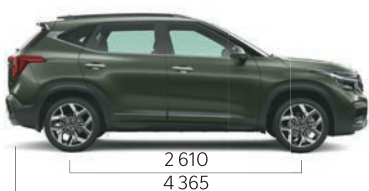

Technical Specifications

Engine	Smartstream G1.5	Smartstream G1.5 T-GDi	1.5l CRDi VGT						
Fuel Type	Petrol	Petrol	Diesel						
Fuel System	MPi	GDi	CRDi						
Displacement (cc)	1 497	1 482	1 493						
Max. Power (ps/ rpm)	115/ 6 300	160/ 5 500	116/ 4 000						
Max. Torque (Nm/ rpm)	144/ 4 500	253/ 1 500 ~ 3 500	250/ 1 500 ~ 2 750						
Drive/ Transmission									
Transmission	6MT/ IVT	6iMT/ 7DCT	6MT/ 6iMT/ 6AT						
Drive System	2WD	2WD	2WD						
Suspension/ Brakes									
Suspension – Front	McPherson Strut with Coil Spring								
Suspension – Rear	Coupled Torsion Beam Axle (CTBA) with Coil Spring								
Brakes	Disc Brake - All Wheels								
Tyres									
Tyre Size – Vehicle	205/ 65 R16 - 40.56 cm (16") - HTE, HTK, HTK+ 215/ 60 R17 - 43.66 cm (17") - HTX, HTX+, Gravity 215/ 55 R18 - 46.2 cm (18") - GTX, GTX+, X-Line								
Tyre Size - Spare	GTX, GTX+, X-Line - 215/ 60 R17 - 43.66 cm (17") (steel), Rest of the Trims - 205/ 65 R16 - 40.56 cm (16") (steel)								
Others									
Gear Shift Indicator	MT/ iMT								
Fuel Tank Capacity (l)	50								
Seating Capacity	5								
Boot Space (l)	433**								
ISG (Idle Stop & Go)	Standard								
Powertrain Options									
Trims →	HTE	HTK	HTK+	HTX	Gravity	HTX+	GTX	GTX+	X-Line
Smartstream G1.5 6MT	•	•	•	•	•	–	–	–	–
Smartstream G1.5 IVT	–	–	•	•	•	–	–	–	–
Smartstream G1.5 T-GDi 6iMT	–	–	•	–	–	–	–	–	–
Smartstream G1.5 T-GDi 7DCT	–	–	–	–	–	–	•	•	•
1.5l CRDi VGT 6MT	•	•	•	•	•	•	–	–	–
1.5l CRDi VGT 6iMT	–	–	–	•	–	–	–	–	–
1.5l CRDi VGT 6AT	–	–	•	•	–	–	•	•	•

Dimensions Unit: mm