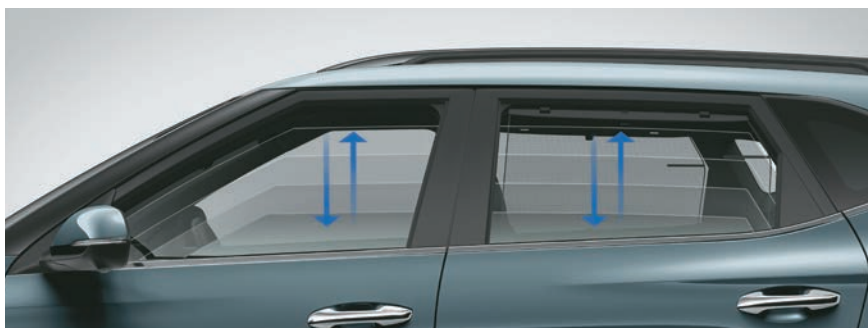

Voice Controlled Window Function