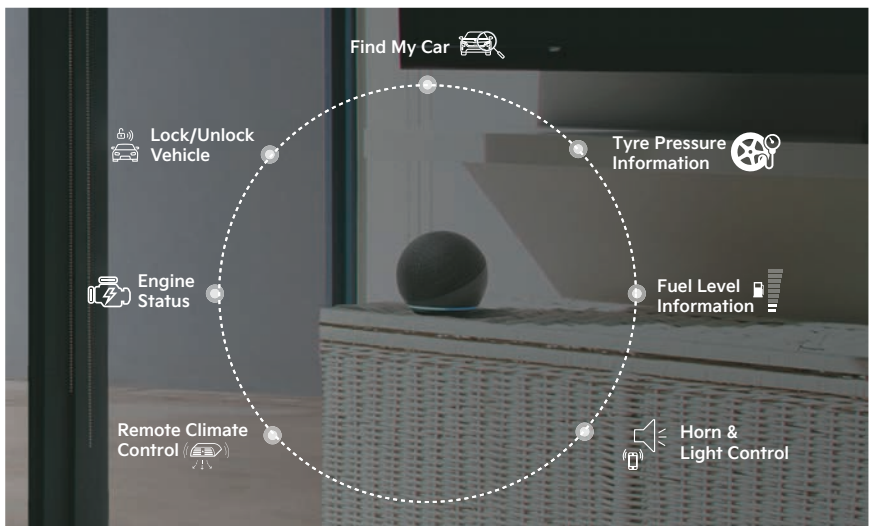

Smart Cruise Control with Stop and Go

Front Collision Warning and Avoidance Assist (FCW and FCA)

Lane Keep Assist (LKA)

Blind Spot Collision Warning (BCW)

#### Other ADAS Level 2 Features

**FCA** (Front Collision Assistance) Pedestrian | **FCA** (Front Collision Assistance) Cyclist | **FCA** (Front Collision Assistance) Junction Turning | **LDW** (Lane Departure Warning) | **LFA** (Lane Following Assist) | **HBA** (High Beam Assist) | **DAW** (Driver Attention Warning) | **SCC w/ Stop & Go** (Smart Cruise Control) | **BCW** (Blind-Spot Collision Warning) | **BCA** (Blind-Spot Collision Avoidance Assist) | **RCCW** (Rear Cross-Traffic Collision Warning) | **RCCA** (Rear Cross-Traffic Collision Avoidance Assist) | **SEW** (Safe Exit Warning) | **LVDA** (Leading Vehicle Departure Alert) | **360** Degree Camera | **BVM** (Blind View Monitor)

## Take control like a boss.

The new Seltos gets a lot more badass with the integration of home-to-car connectivity with Alexa and Google Voice Assistant through the Next-gen Kia Connect. Now, you have the power to control your car using the Kia Connect app on your smartwatch and smartphone from the comfort of your home or office. Its 60+ features are designed to make your drive absolute fun and convenient.

## Futuristic Features

OTA Map & System Update

Voice Controlled Window Function

Remote AC Control

"Alexa, open  
Kia Connect"

Kia Connect Skill with Amazon Alexa