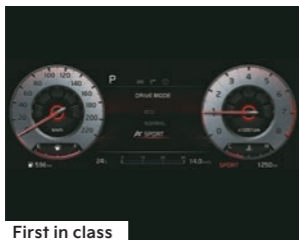

26.03 cm (10.25") Full Digital Color Cluster