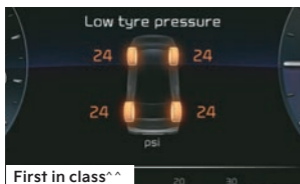

Highline Tyre Pressure Monitoring System